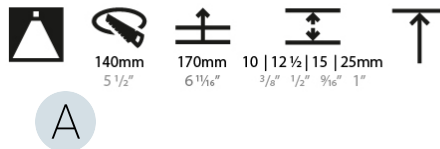

ELECTRICAL

Lamp Type: LED (Zhaga Standard)
Input Wattage (W): 13.2 / 16.5
Total Output Wattage (W): 12.1 / 14.7
Dimming: Tri-Mode (Non-Dimming and Phase Dimming (120Vac only) and 0-10V Dimming)
Driver Included: No
Driver Location: Recessed Housing
Driver Type: Constant Current - Universal
Driver Class: Class 2
Housing: See components
Input Voltage (V): 120 - 277
Constant Current (MA): 350

LED

Number of LEDs: 1
Color Temperature (°K): 2700 / 3000 / 3500 / 4000
Max. Delivered Lumen (lm): 814 / 877 / 911 / 930
Nominal Lumen (lm): 1246 / 1342 / 1396 / 1424
CRI: >90 CRI
Efficiency (%): 90.5
Lamp Life (hrs): 50000
Upon Request: RGB-W Tunable White Special Color Temperature Special LED

OPTICAL

Reflector°: 10
Optic°: Lens Pack - No Lens / Linear Spread Lens / Honeycomb / Spread Lens
Upon Request: Special Beam Angles

RATINGS AND CERTIFICATIONS

382, F 416-247-9319, www.zaneen.com

Available in North America only. For assistance on 'custom' specifications, contact zteam@zaneen.com.

In a constant effort to supply the best product, we reserve the right to change specifications or materials without notice. The most recent specification sheets are found at zaneen.com

IP rating: IP20