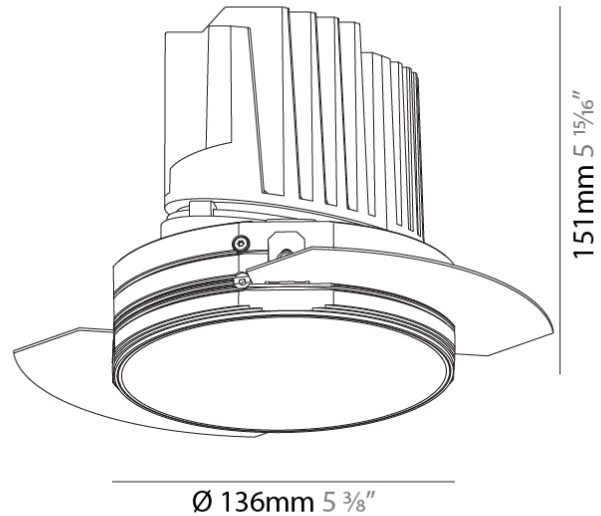

ELECTRICAL

Lamp Type: LED (Zhaga Standard)
Input Wattage (W): 13.2 / 16.5
Total Output Wattage (W): 12.1 / 14.7
Dimming: Tri-Mode (Non-Dimming and Phase Dimming (120Vac only) and 0-10V Dimming)
Driver Included: No
Driver Location: Recessed Housing
Driver Type: Constant Current - Universal
Driver Class: Class 2
Housing: See components
Input Voltage (V): 120 - 277
Constant Current (MA): 350

LED

Number of LEDs: 1
Color Temperature (°K): 2700 / 3000 / 3500 / 4000
Max. Delivered Lumen (lm): 814 / 877 / 911 / 930
Nominal Lumen (lm): 1246 / 1342 / 1396 / 1424
CRI: >90 CRI
Efficiency (%): 90.5
Lamp Life (hrs): 50000
Upon Request: RGB-W Tunable White Special Color Temperature Special LED

OPTICAL

Reflector°: 10
Optic°: Lens Pack - No Lens / Linear Spread Lens / Honeycomb / Spread Lens
Upon Request: Special Beam Angles

RATINGS AND CERTIFICATIONS

382, F 416-247-9319, www.zaneen.com

Available in North America only. For assistance on 'custom' specifications, contact zteam@zaneen.com.

In a constant effort to supply the best product, we reserve the right to change specifications or materials without notice. The most recent specification sheets are found at zaneen.com

IP rating: IP20