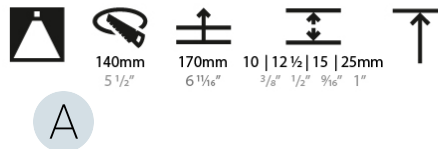

GENERAL

Series: Bioniq
 Subseries: Bioniq Round Deep
 Brand: Prolicht
 Division: Architectural
 Mounting Type: Trimless
 Mounting Location: Ceiling
 Subcategory: Downlight

PHYSICAL

Shape: Round
 Diameter (mm): 136
 Diameter (in): 5 3/8
 Height (mm): 151
 Height (in): 5 15/16
 Ceiling Thickness (mm): 10 / 12.5 / 15 / 25
 Ceiling Thickness (in): 3/8 or 1/2 or 9/16 or 1
 Min. Recessing Depth (mm): 170
 Min. Recessing Depth (in): 6 11/16
 Light Distribution: Downlight
 Weight (kg): 1.078
 Weight (lbs): 2.37
 Fixture Finish: SSR / BKV / CWI / CRY / HAB / UFT / ITA / RUA / FTG / MYG / LOD / PUS / FRO / FUP / KIA / POP / BLS / SPG / MEY / GOH / GUM / CHC / COM / ABZ / JAG / OBR / MOS / ROR
 Fixture Material: Aluminum Die Cast
 Cut-out Measurements: Ø 140mm / 5 1/2"
 Upon Request: Unique Ceiling Thickness

LED

Number of LEDs: 1
 Color Temperature (°K): 2700 / 3000 / 3500 / 4000
 Max. Delivered Lumen (lm): 2156 / 2244 / 2377 / 2425
 Nominal Lumen (lm): 2909 / 3028 / 3208 / 2373
 CRI: >90 CRI
 Lamp Life (hrs): 50000
 Upon Request: RGB-W Tunable White Special Color Temperature Special LED

OPTICAL

Reflector°: 18 / 34
 Optic°: Lens Pack - No Lens / Linear Spread Lens / Honeycomb / Spread Lens
 Adjustability: Fixed
 Upon Request: Special Beam Angles

RATINGS AND CERTIFICATIONS

382, F 416-247-9319, www.zaneen.com
 Certified and tested for North American standards at the end of the existing Model #. For assistance on 'custom' specifications, contact zteam@zaneen.com.
 In a constant effort to supply the best product, we reserve the right to change specifications or materials without notice. The most recent specification sheets are found at zaneen.com
 IP rating: IP20